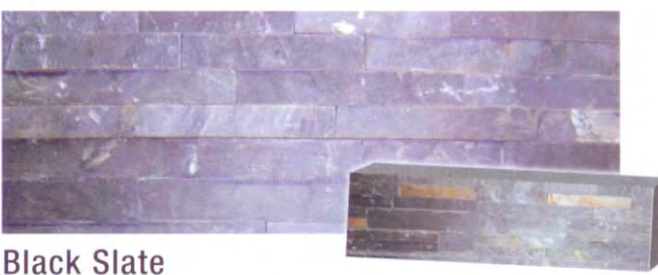

# Natural STONE CLADDING Supplies

**LUXURY STONE**  
IMPORTS PTY. LTD.

[www.luxurystone.com.au](http://www.luxurystone.com.au)

**NATURAL FINISH**

**Black Slate**  
LS-3112

**Yellow Limestone**  
LS-3111

**Picture Stone**  
LS-3113

**CLIFF FINISH**

**Black Slate**  
LS-3102

**Silver Chocolate Mica**  
LS-3104

**Picture Stone**  
LS-3103

**Yellow Limestone**  
LS-3101

**Black Mica**

**White Mica**

Picture Cliff