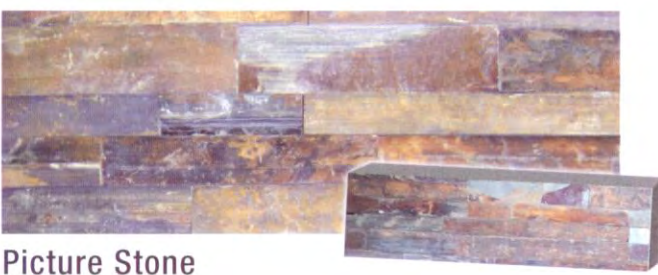

# Natural STONE CLADDING Supplies

**LUXURY STONE**  
IMPORTS PTY. LTD.

[www.luxurystone.com.au](http://www.luxurystone.com.au)

**NATURAL FINISH**

**Black Slate**  
LS-3112

**Yellow Limestone**  
LS-3111

**Picture Stone**  
LS-3113

**CLIFF FINISH**

**Black Slate**  
LS-3102

**Silver Chocolate Mica**  
LS-3104

**Picture Stone**  
LS-3103

**Yellow Limestone**  
LS-3101

**Black Mica**

**White Mica**

Picture Cliff