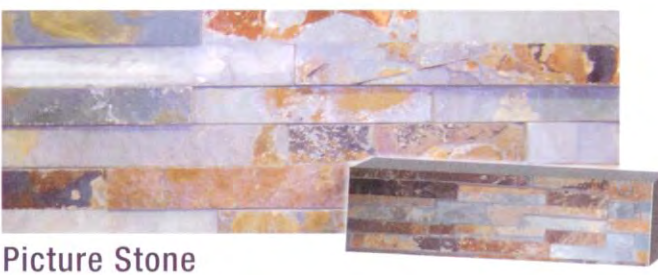

# Natural STONE CLADDING Supplies

**LUXURY STONE**  
IMPORTS PTY. LTD.

[www.luxurystone.com.au](http://www.luxurystone.com.au)

**NATURAL FINISH**

**Black Slate**  
LS-3112

**Yellow Limestone**  
LS-3111

**Picture Stone**  
LS-3113

**CLIFF FINISH**

**Black Slate**  
LS-3102

**Silver Chocolate Mica**  
LS-3104

**Picture Stone**  
LS-3103

**Yellow Limestone**  
LS-3101

**Black Mica**

**White Mica**

Picture Cliff