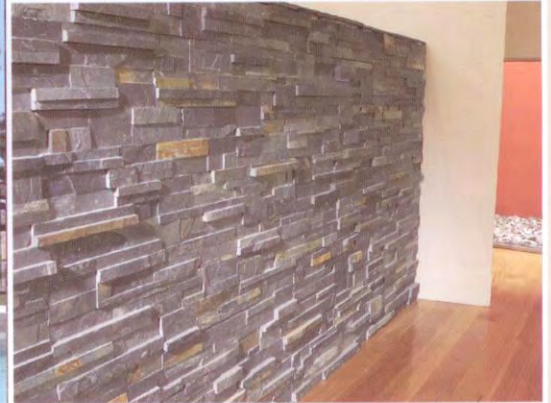

# Natural STONE CLADDING Supplies

**LUXURY STONE**  
IMPORTS PTY. LTD.

[www.luxurystone.com.au](http://www.luxurystone.com.au)

**NATURAL FINISH**

**Black Slate**  
LS-3112

**Yellow Limestone**  
LS-3111

**Picture Stone**  
LS-3113

**CLIFF FINISH**

**Black Slate**  
LS-3102

**Silver Chocolate Mica**  
LS-3104

**Picture Stone**  
LS-3103

**Yellow Limestone**  
LS-3101

**Black Mica**

**White Mica**

Picture Cliff