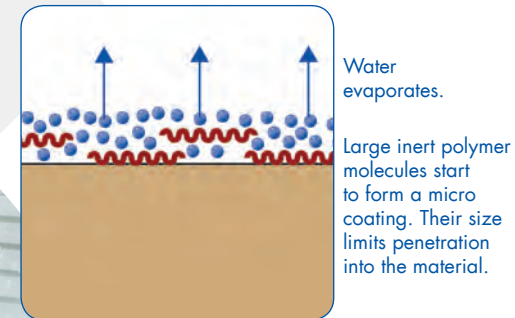

Common Impregnators

No permanent bonding, so sealer is worn away by traffic and cleaning, and must be regularly re-applied.

Without a deep sealer barrier, water carrying harmful dirt and minerals can travel right up to the top surface and cause visible damage.