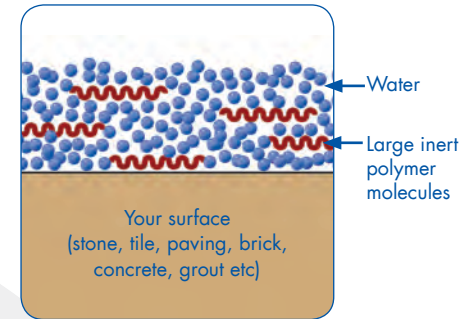

Common Impregnators

No permanent bonding, so sealer is worn away by traffic and cleaning, and must be regularly re-applied.

Without a deep sealer barrier, water carrying harmful dirt and minerals can travel right up to the top surface and cause visible damage.