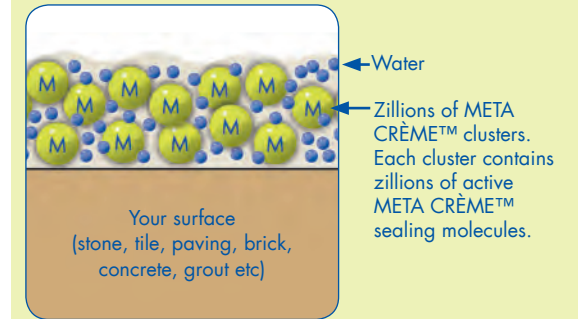

META CRÈME™

The deep, permanent META CRÈME™ barrier provides great stain protection, plus, by keeping water with dissolved impurities well away from the visible surface, you are protected against many other common types of unsightly damage (e.g. salt efflorescence, picture framing, spalling and freeze-thaw damage).