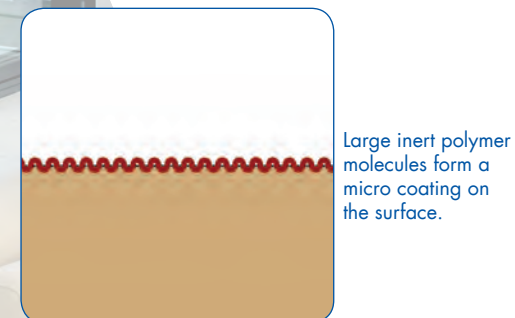

Common Impregnators

No permanent bonding, so sealer is worn away by traffic and cleaning, and must be regularly re-applied.

Without a deep sealer barrier, water carrying harmful dirt and minerals can travel right up to the top surface and cause visible damage.