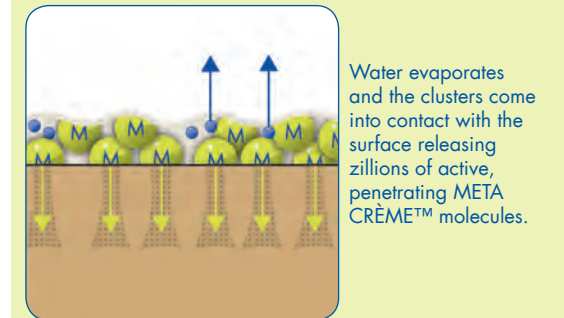

DRY-TREAT HAD 2 MAIN GOALS IN DEVELOPING META CRÈME™:

1. Performance, durability and protection which surpasses all others.
2. Environmental responsibility, not just by today's standards but tomorrow's.

Common Impregnators

No permanent bonding, so sealer is worn away by traffic and cleaning, and must be regularly re-applied.

Without a deep sealer barrier, water carrying harmful dirt and minerals can travel right up to the top surface and cause visible damage.

META CRÈME™

The deep, permanent META CRÈME™ barrier provides great stain protection, plus, by keeping water with dissolved impurities well away from the visible surface, you are protected against many other common types of unsightly damage (e.g. salt efflorescence, picture framing, spalling and freeze-thaw damage).